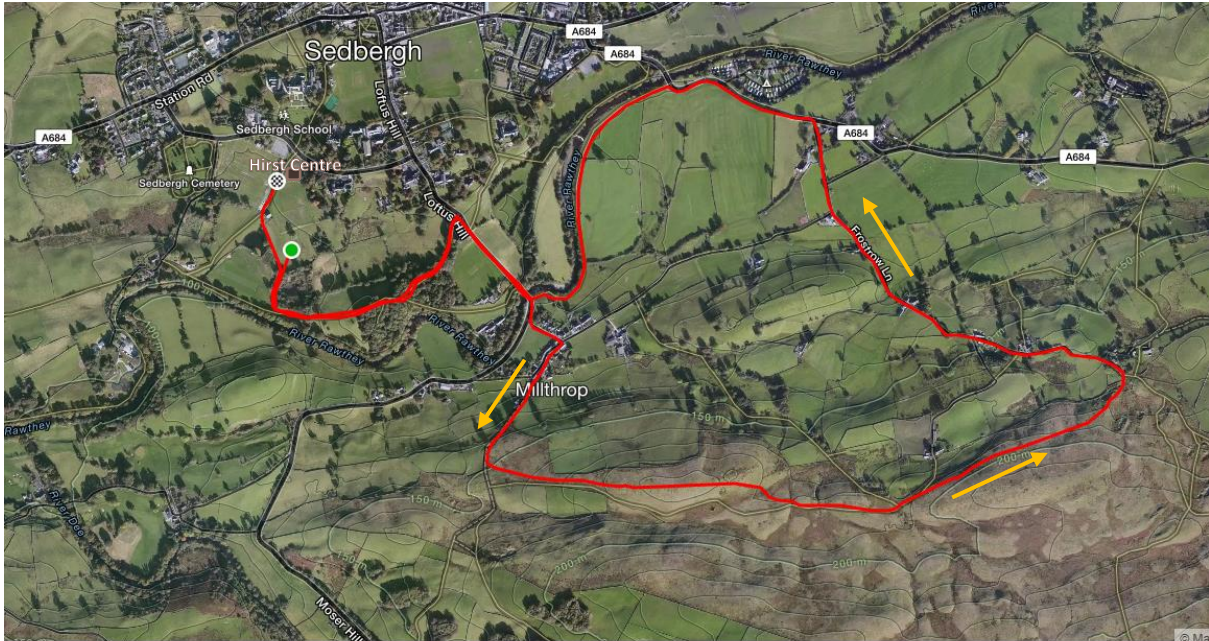

SEDBERGH
SCHOOL
FOUNDED 1525

The Morgan Run

7.2km; 150m ascent

Saturday, 1st February 2020

Registration from: 12:30; Race Start: 14:15

The Hirst Centre, Sedbergh School, Busk Lane, Sedbergh, LA10 5HF

SEDBERGH
SCHOOL
FOUNDED 1525

Trophies awarded for first male and first female.